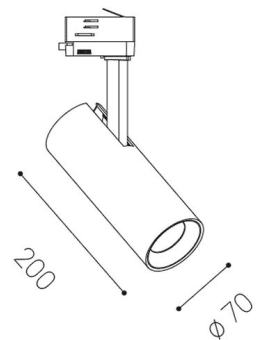

OLLI

12W | 3000K | 1000 lm

white: **6301131**

white dimmable: **6301131D**

black: **6301133**

black dimmable: **6301133D**