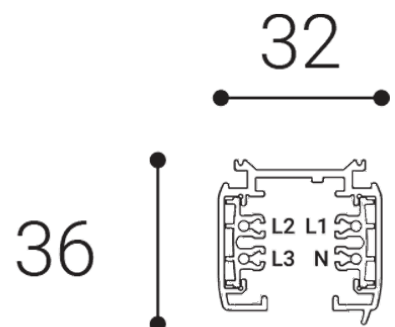

Use: general lighting in commercial spaces
(offices, receptions, conference rooms, schools).

ECO TRACK 2M

2m ECO TRACK component.

white: **6360101**

black: **6360103**

ECO TRACK LEFT LIVE END

left white: **6360301**

right white: **6360401**

left black: **6360303**

right black: **6360403**

ECO TRACK

ECO TRACK 3M

3m ECO TRACK component.

white: 6360201

black: 6360203