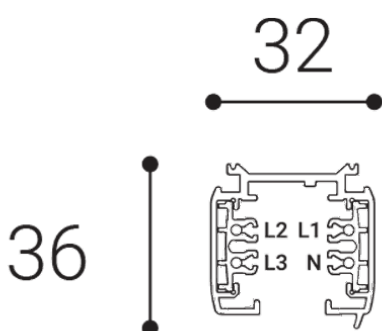

right white: **6360401**

left black: **6360303**

right black: **6360403**

ECO TRACK

ECO TRACK 3M

3m ECO TRACK component.

white: 6360201

black: 6360203

ECO TRACK LIVE CENTER

white: 6360501

black: 6360503

ECO TRACK END CAP

white: **6360601**
black: **6360603**

ECO TRACK CONNECTOR

white: **6360701**
black: **6360703**

ECO TRACK X-CONNECTOR