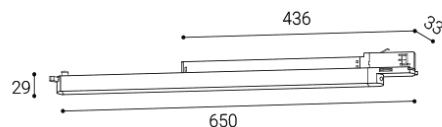

YOYO 120

30W | 3CCT 3000K/3500K/4000K | 3300 lm

white: **6234951**

black: **6234953**