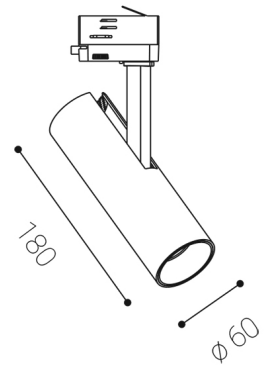

MATRIX 2

20W | 3000K/4000K | 1850 lm/2000 lm

white 3000K: **6090431**

black 3000K: **6090433**

white 4000K: **6090441**

black 4000K: **6090443**