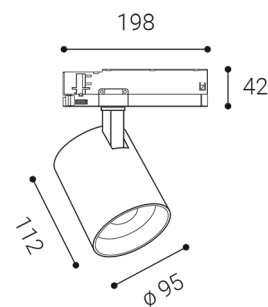

YOYO 65

16W | 3CCT 3000K/3500K/4000K | 1760 lm

white: **6233751**

black: **6233753**

YOYO 120

30W | 3CCT 3000K/3500K/4000K | 3300 lm

white: **6234951**

black: **6234953**

LOOK

25-32W | 3000K/4000K | 2250-2900 lm

white 3000K: **6091631**

white dimmable 3000K: **6091631D**

black 3000K: **6091633**

black dimmable 3000K: **6091633D**

white 4000K: **6091641**

white dimmable 4000K: **6091641D**

black 4000K: **6091643**

black dimmable 4000K: **6091643D**