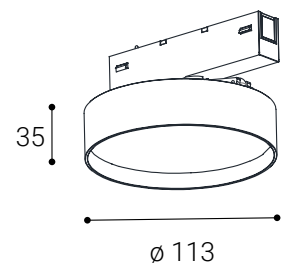

RENO

10W | 3000K | 950 lm

white: **6090231**

black: **6090233**

MATRIX 1

10W | 3000K | 1000 lm

white: **6090331DT**

black: **6090333DT**

MATRIX 2

20W | 3000K/4000K | 1850 lm/2000 lm

white 3000K: **6090431**

black 3000K: **6090433**

white 4000K: **6090441**

black 4000K: **6090443**

OLLI

12W | 3000K | 1000 lm

white: **6301131**

white dimmable: **6301131D**

black: **6301133**

black dimmable: **6301133D**