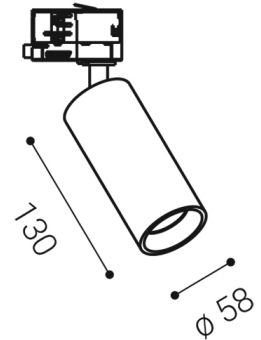

MATRIX 1

10W | 3000K | 1000 lm

white: **6090331DT**

black: **6090333DT**